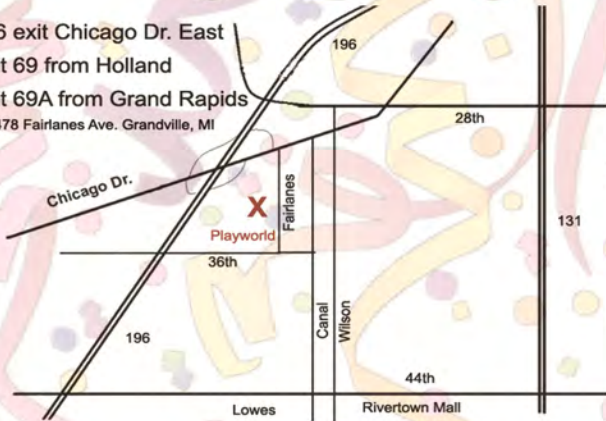

# PLAYWORLD

196 exit Chicago Dr. East  
Exit 69 from Holland  
Exit 69A from Grand Rapids  
3478 Fairlanes Ave. Grandville, MI

For \_\_\_\_\_  
Date \_\_\_\_\_  
Time \_\_\_\_\_  
Given By \_\_\_\_\_  
R.S.V.P. \_\_\_\_\_

Socks are required. For door to door directions visit us at [www.playworldmi.com](http://www.playworldmi.com)