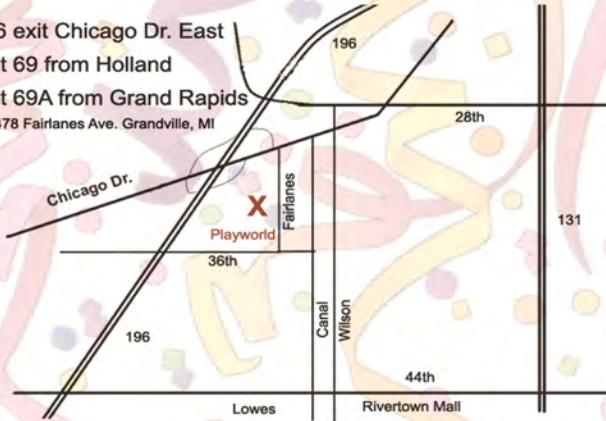

# PLAYWORLD

196 exit Chicago Dr. East  
Exit 69 from Holland  
Exit 69A from Grand Rapids  
3478 Fairlanes Ave. Grandville, MI

For \_\_\_\_\_  
Date \_\_\_\_\_  
Time \_\_\_\_\_  
Given By \_\_\_\_\_  
R.S.V.P. \_\_\_\_\_

Socks are required. For door to door directions visit us at [www.playworldmi.com](http://www.playworldmi.com)